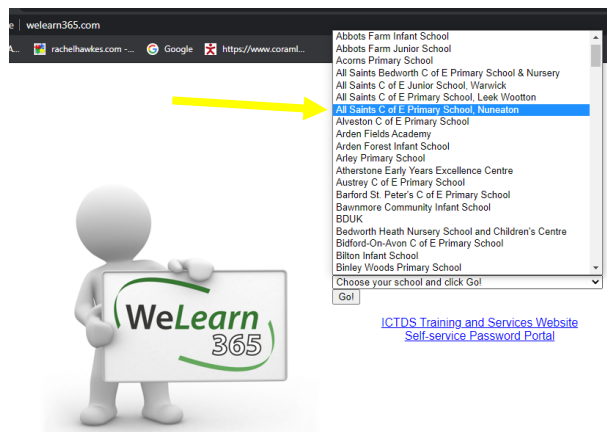

How to log in to we learn to access purple mash and emails.

1. Open a web browser and in google search, 'welearn365'

2. Click on the first link

3. Select All Saints CofE Primary School and Nursery, Nuneaton