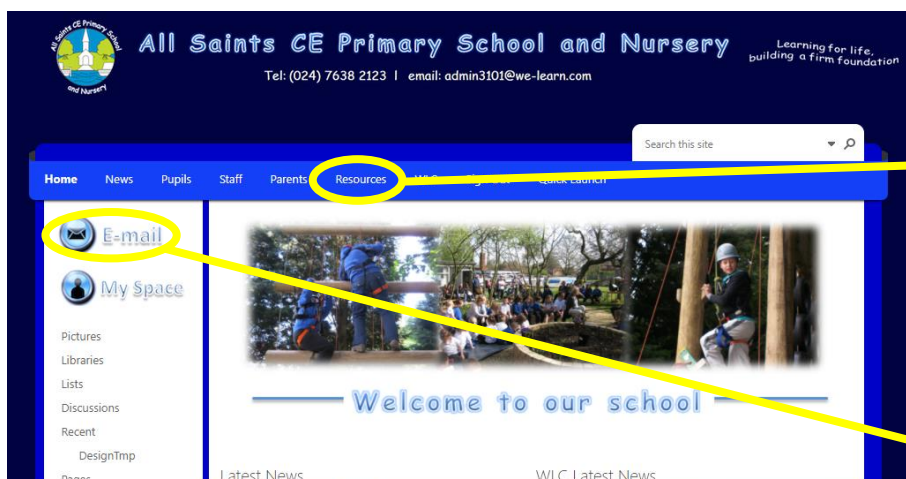

Resources to get to Purple Mash and other online resources.

Emails.

Log in is the same as your child's login.