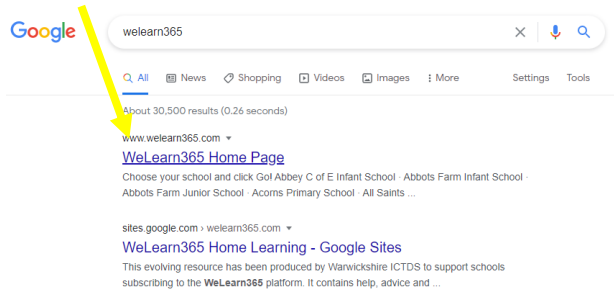

How to log in to we learn to access purple mash and emails.

1. Open a web browser and in google search, 'welearn365'

2. Click on the first link

3. Select All Saints CofE Primary School and Nursery, Nuneaton